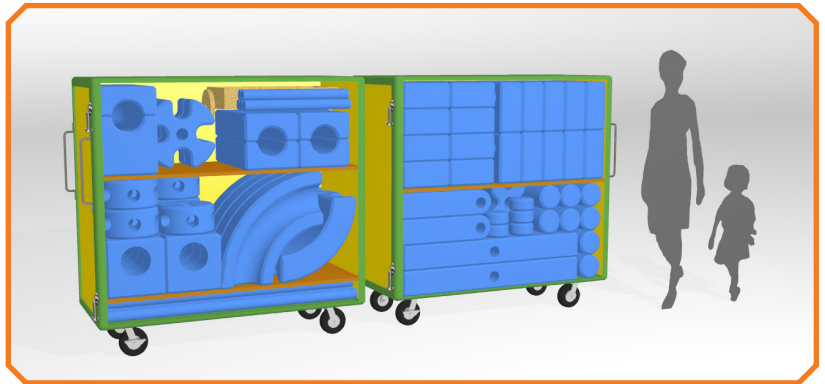

## imagination playground in a box™

Imagination Playground in a Box is a kit of parts suitable for a variety of outdoor and indoor sites. It offers a cost-effective means to provide children with opportunities to engage in open-ended, free play. The set includes Imagination Playground Blocks™, parts that encourage sand and water play, a starter kit of “found parts,” and a storage unit on wheels. The “In a Box” model can be wheeled indoors and outdoors, and is suitable for supervised sites, such as child care and school settings. The two-part container can be used as open shelving or as closed storage.

For more information, please visit [www.imaginationplayground.com](http://www.imaginationplayground.com)

**recommended age group:** 2 years and up

**minimum play area:** 225 sq. ft.

**container specifications:** Approximately 4'-5" W x 5'-2" D x 5'-0" H (assembled)  
 Approximately 2'-2½" W x 5'-2" D x 5'-0" H (per component)  
 Powder coated metal frame with high density polyethylene (HDPE) paneling.

**weight:** Approximately 825 lbs. (box and contents)

**site condition:** For use in indoor or enclosed outdoor settings. The Box storage units must be placed on solid, level surfaces that can support the weight of the units. The storage units are not intended for placement on soft surfaces such as gravel, sand, mulch or turf. Adult supervision required at all times. Not recommended for storage in extreme outdoor weather conditions such as heavy rain, snow, and freezing temperatures.

**content includes:**

1 box storage unit (consists of two interlocking components)	15 foam noodles
75 biodegradable blue foam Imagination Playground Blocks in 15 different shapes	15 play balls
	1 wooden cart
	Assorted fabric pieces